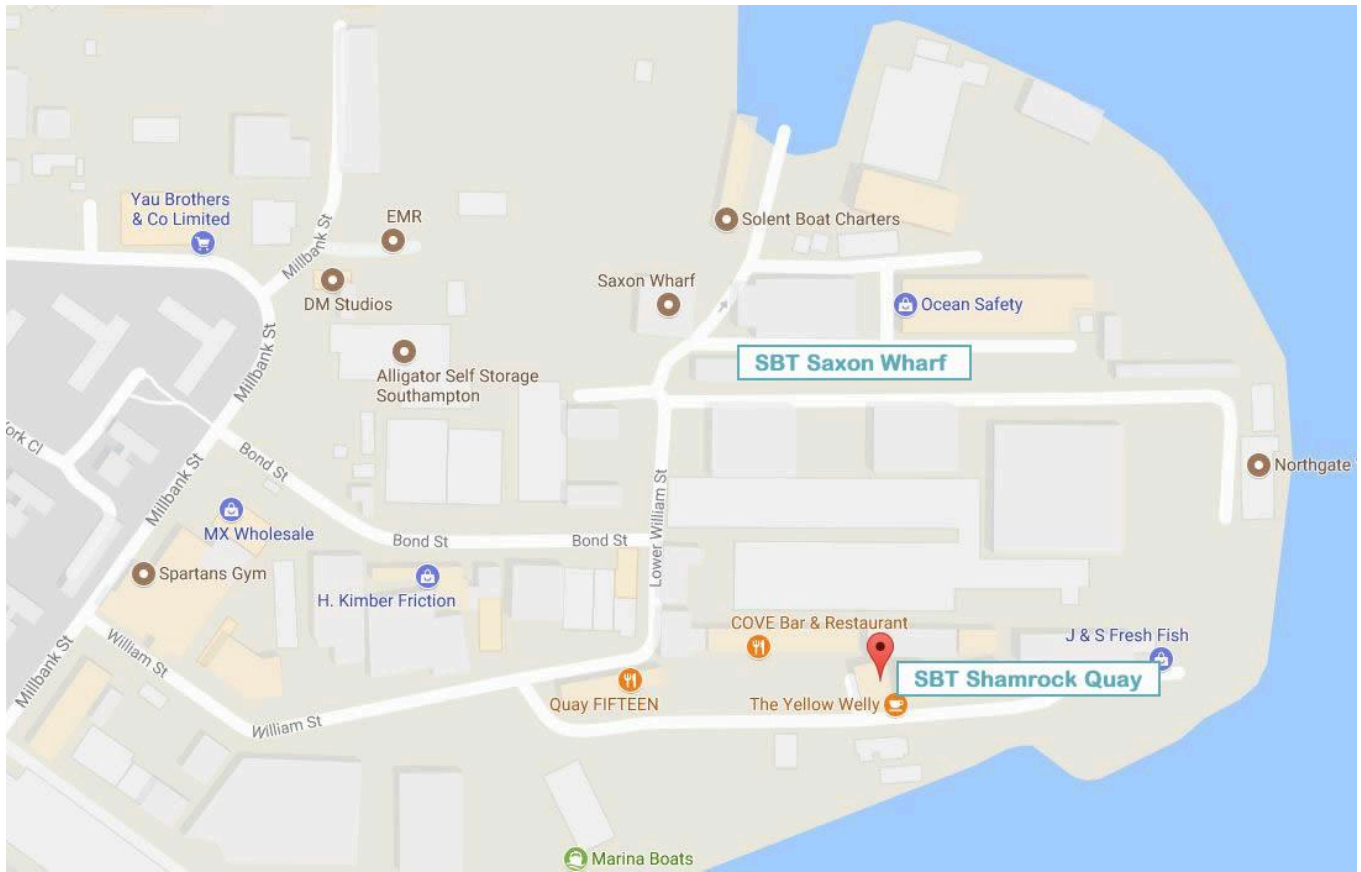

By Train: We are about 1.5miles from Southampton centre railway station.

By Car: Our address is above, the maps below will help you find our centre.

Shamrock Quay, William Street, Southampton, SO14 5QL