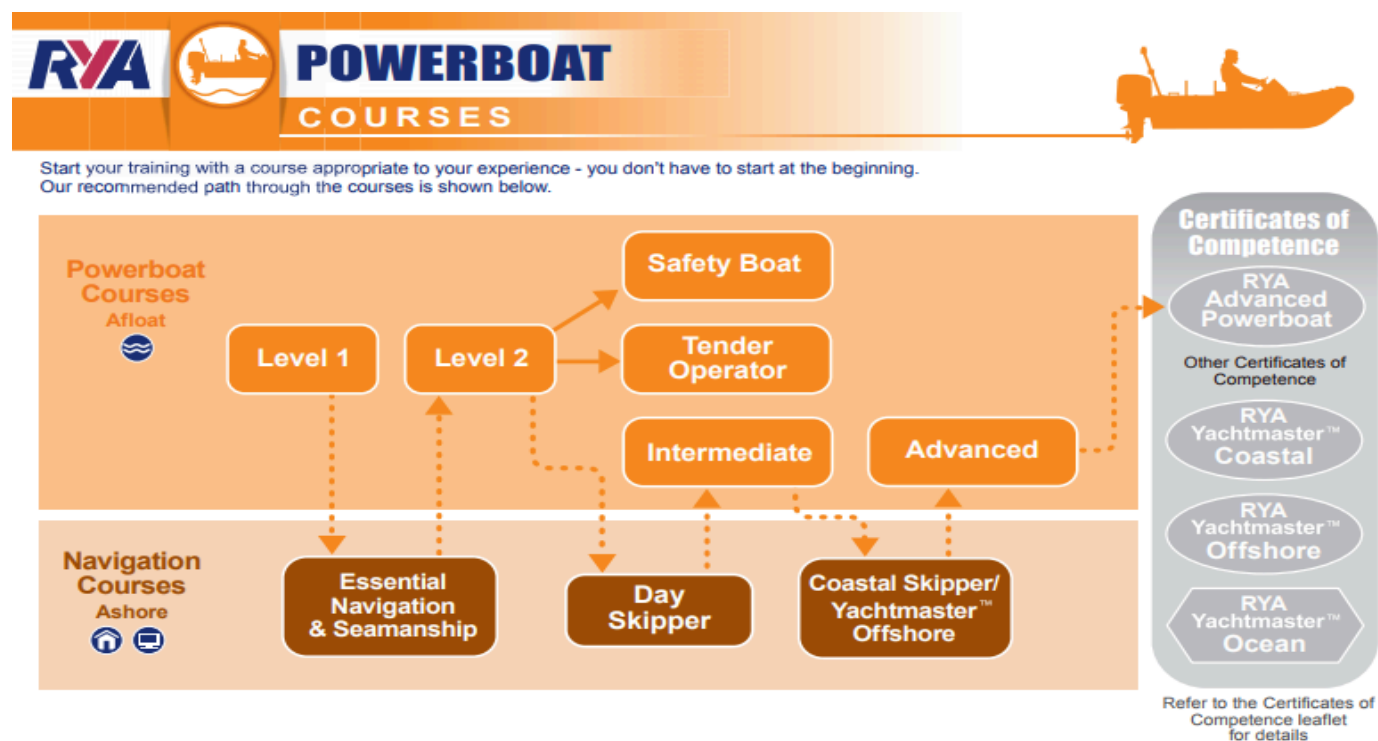

Clothing & Equipment

Your event is conducted mostly at sea, so the correct clothing is important. We provide a specialist waterproof jacket and trouser set, but you will need to bring the following:-

Footwear: Boating boots or shoes are ideal, but not essential. Trainers or soft soled boots work well. Have a change of footwear as you will get wet feet at sea.

<http://www.force4.co.uk/departments/clothing/footwear.html>

Inner Layers: Several layers work better than a single thick layer. Have several changes of clothes in case you do get wet and to last the duration of the course. Depending on the time of year you might want to consider bringing waterproof gloves, a hat and a scarf.

Food

No food is provided by SBT. Please bring a packed Meal for the Evenings events. Tea and coffee is provided in reception (a Flask may be useful).

Interest In Structured RYA Courses - Course Ladder