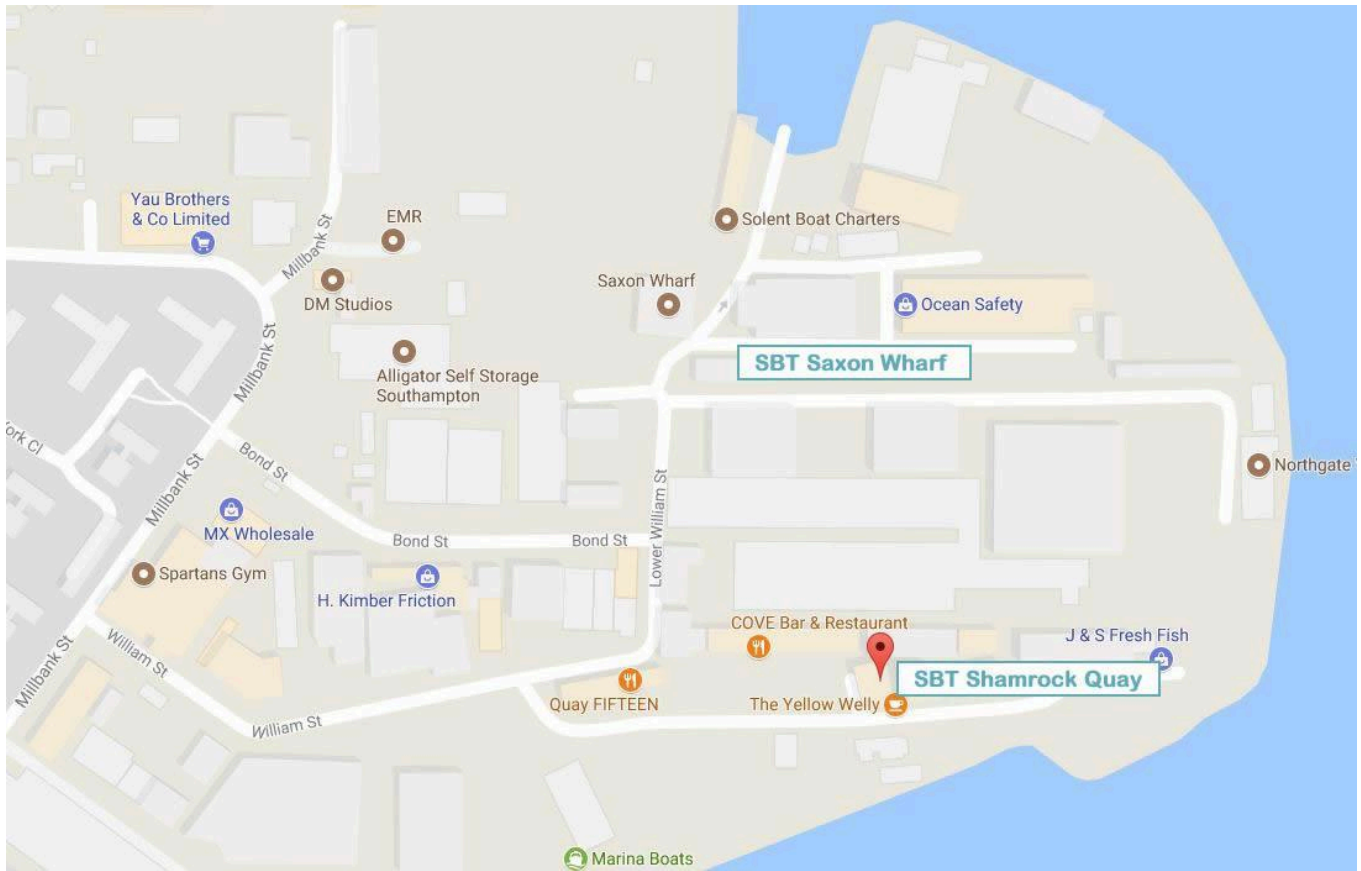

# Directions To Our Training Centre

By Train: We are about 1.5miles from Southampton centre railway station.

By Car: Our address is above, the maps below will help you find our centre.

**Shamrock Quay, William Street, Southampton, SO14 5QL**