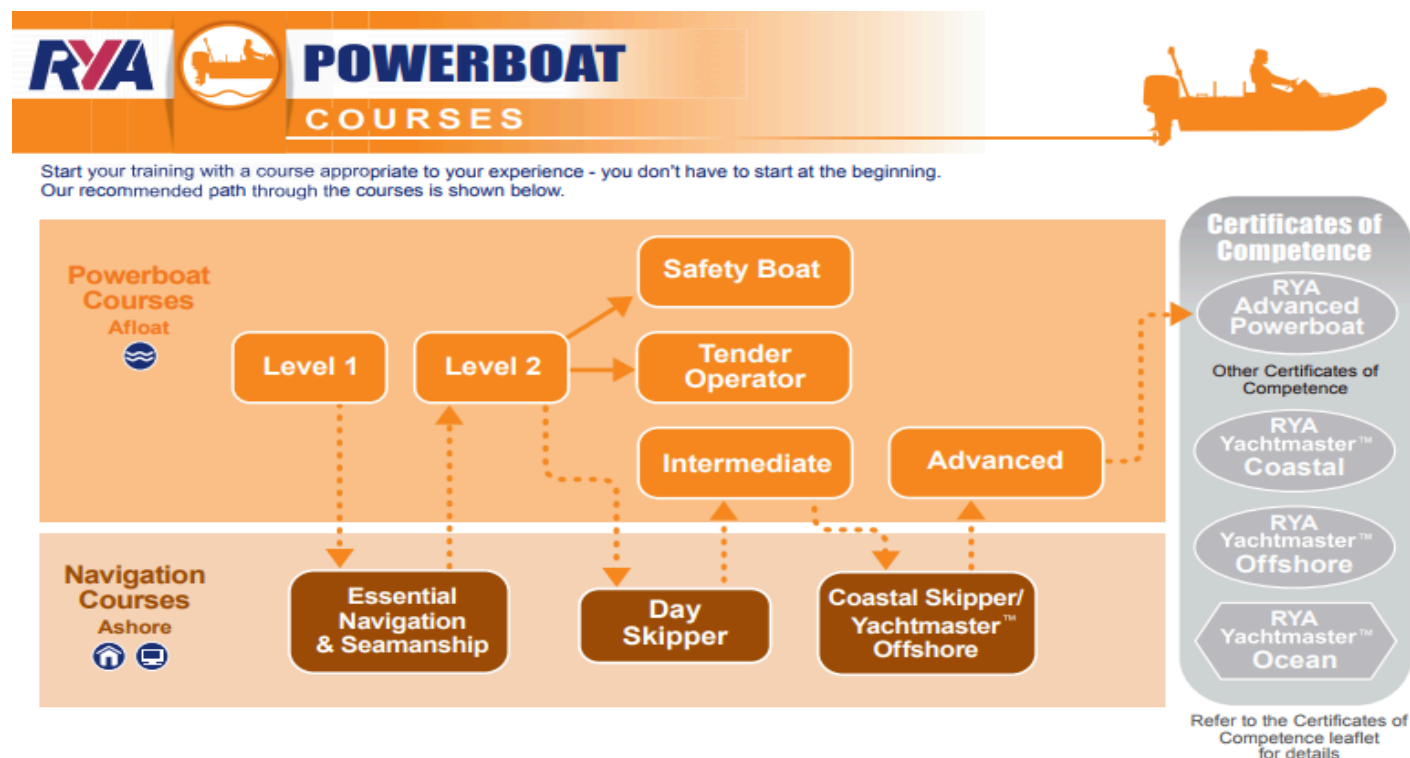

Clothing & Equipment

Your course is conducted both at sea and in the classroom. Correct clothing is important. We provide a specialist waterproof jacket and trouser set, but you will need to bring the following :-

Footwear: Boating boots or shoes are ideal, but not essential. Trainers or soft soled boots work well. Have a change of footwear in case you get wet feet at sea. <http://www.force4.co.uk/departments/clothing/footwear.html>

Inner Layers: Several layers work better than a single thick layer. Have several changes of clothes in case you do get wet and to last the duration of the course if you're not returning home each night. Depending on the time of year you might want to consider bringing gloves, a hat, sunglasses and suncream.

Food

No food is provided by SBT on this course. A café is located within the marina complex, but **please ensure you have a lunch pack** with you as you arrive on the first day of your course.

Course Ladder