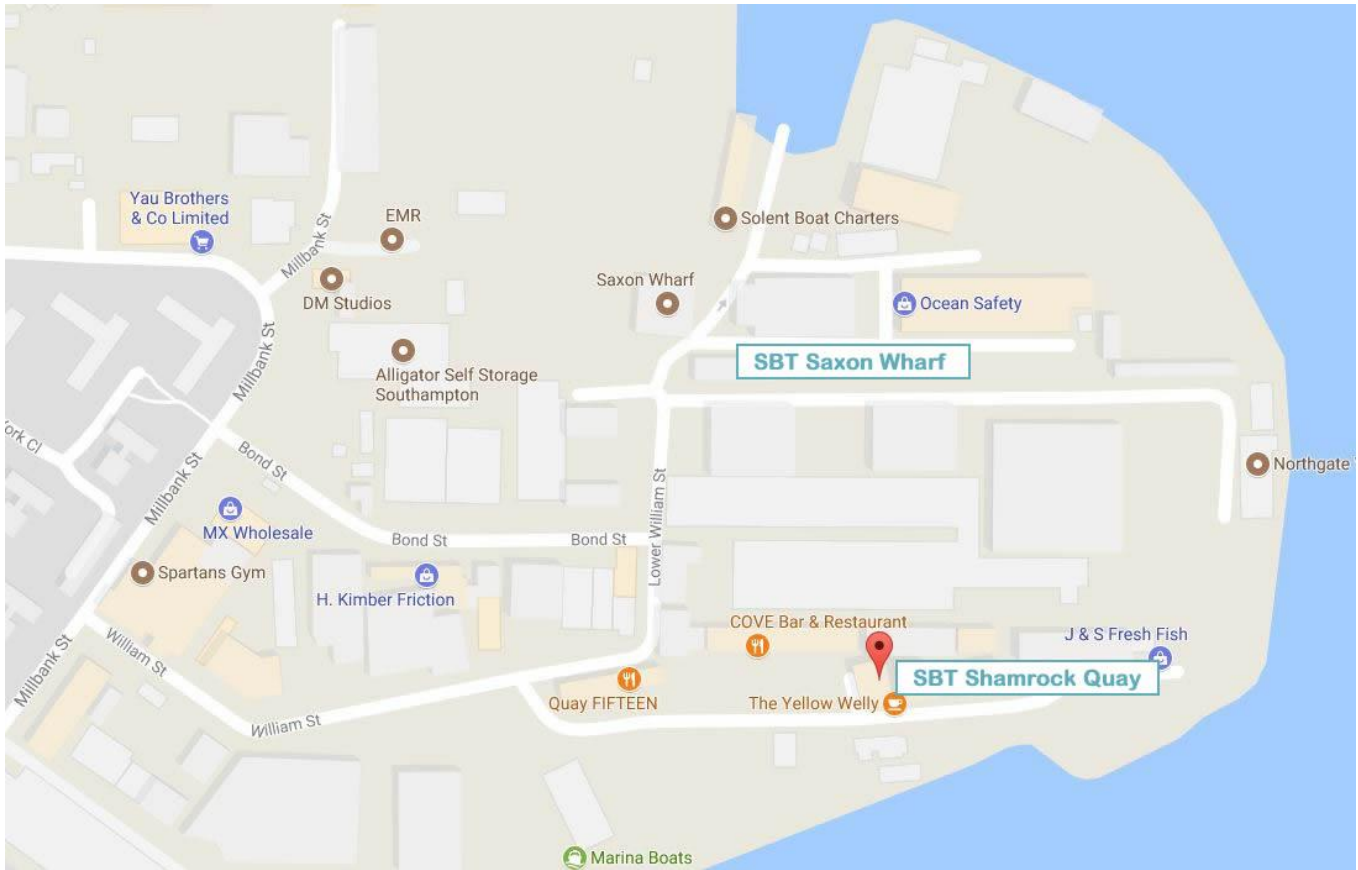

Car Parking

All visitors to Shamrock Quay are allowed 3 hours of free car parking.

For long stays charges apply as detailed on :-

<https://www.solentboattraining.co.uk/car-parking>

Directions To Our Training Centre

By Train: We are about 1.5 miles from Southampton centre railway station.

By Car: Our address is above, the maps below will help you find our centre.

Shamrock Quay, William Street, Southampton, SO14 5QL