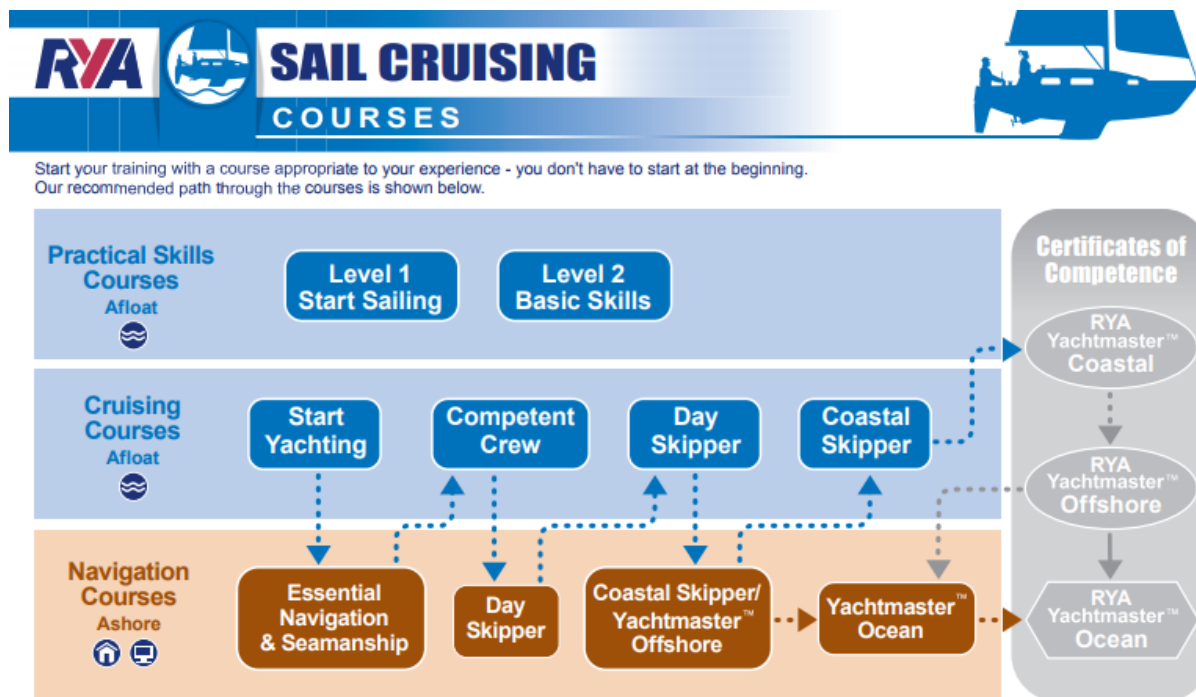

## Accommodation

No accommodation is offered for this course by SBT due to Covid restrictions.

## Covid Procedures

Please ensure you have read our latest Covid procedure and guidance page. Please check <https://www.solentboattraining.co.uk/covid-19-course-procedures>

## Interest In Structured RYA Courses - Course Ladder