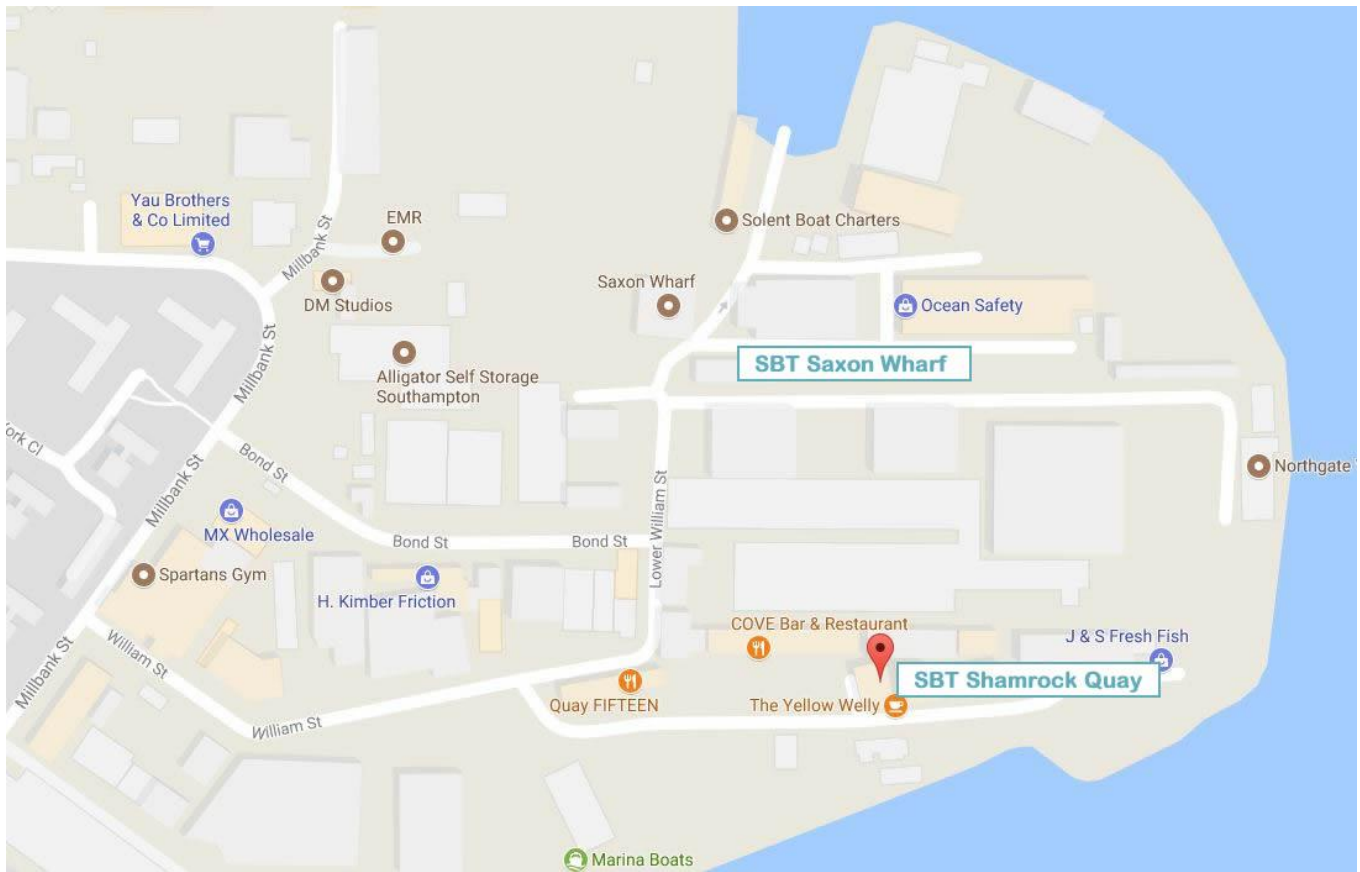

# Directions To Our Training Centre

By Train: We are about 1.5miles from Southampton centre railway station.

By Car: Our address is above, the maps below will help you find our centre.

**Shamrock Quay, William Street, Southampton, SO14 5QL**