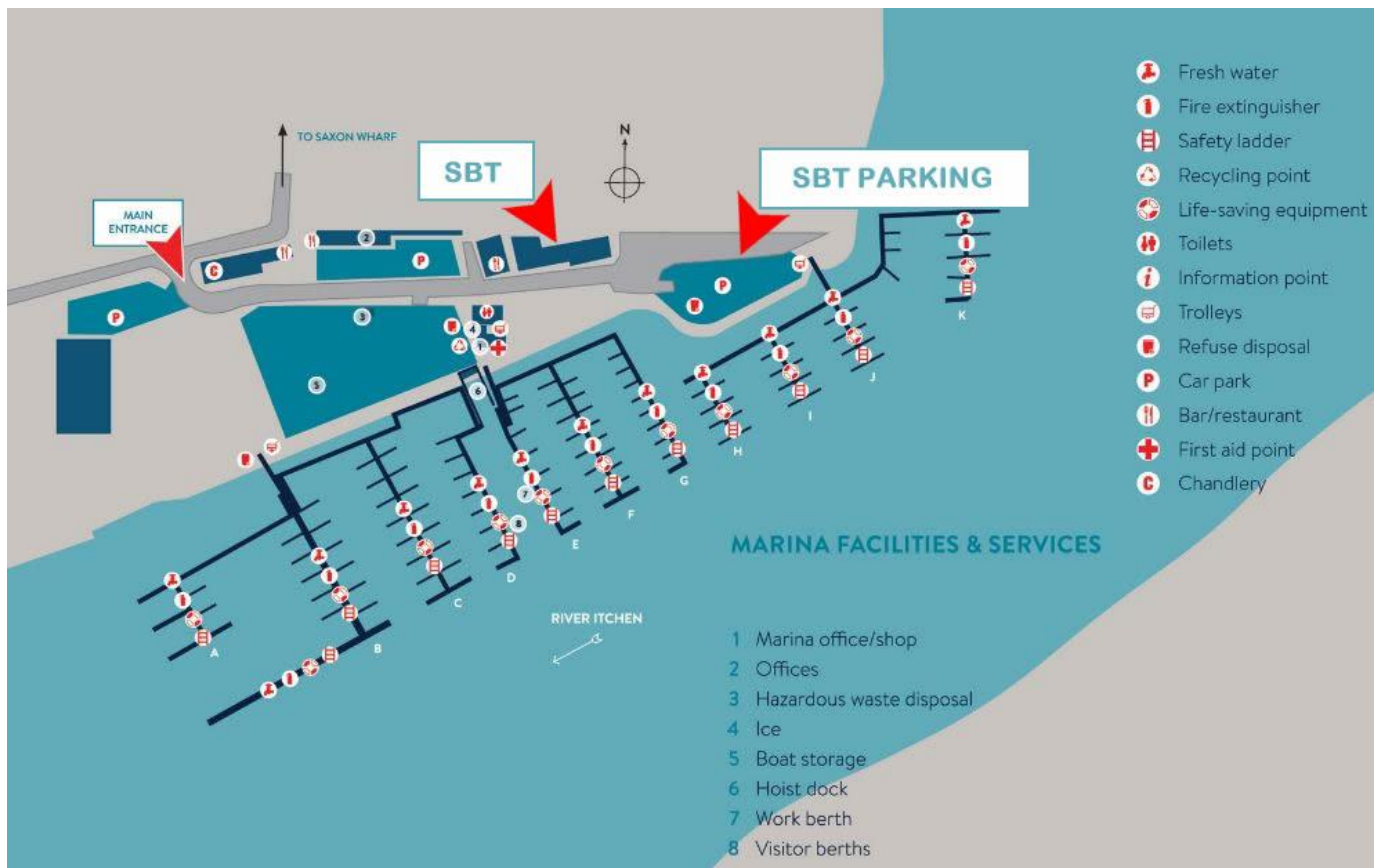

## **Food**

No food is provided by SBT on this course. A café selling sandwiches etc is located within the marina complex, but **please ensure you have a lunch pack** with you as you arrive for your course.

## **Car Parking**

All visitors to Shamrock Quay are allowed 3 hours of free car parking. For students of Solent Boat Training to gain free parking for the duration of their course they must register their car number plate at the marina reception which is directly opposite our building within the marina complex. Failure to do so will result in a parking fine, which we have no means of overturning.

# Directions To Our Training Centre

By Train: We are about 1.5miles from Southampton centre railway station.

By Car: Our address is above, the maps below will help you find our centre.

**Shamrock Quay, William Street, Southampton, SO14 5QL**