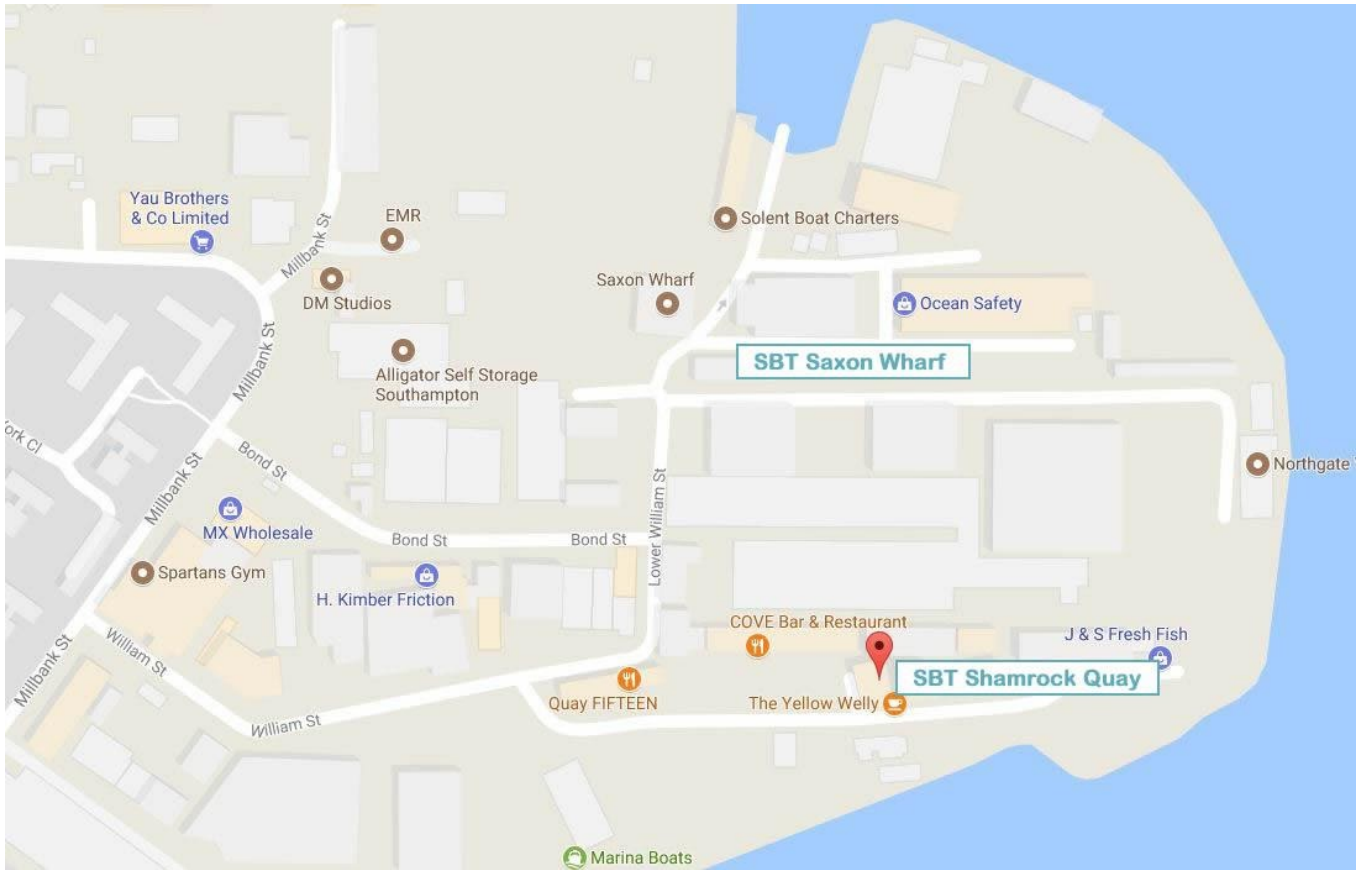

Directions To Our Training Centre

By Train: We are about 1.5miles from Southampton centre railway station.

By Car: Our address is above, the maps below will help you find our centre.